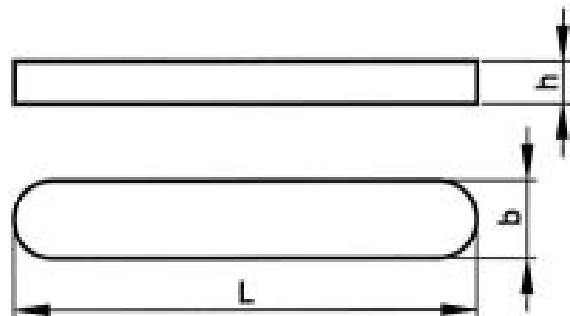

Parallel key high type DIN 6885 A Steel C45K Plain 8X7X22MM

Article No.	39250087022
Brand	Fabory
UBB Code	950359210487
UNSPSC Code	31163207
EAN Code	8715492813312
PKG. of 50	Full Box Only

Technical Parameters

b	8
h	7
Length (L)	22
Material	Steel
Material technical	C45K
Surface treatment	Plain

Standards

Technical Specification

Assembly data	.
For shaft $\varnothing >$	22
For shaft $\varnothing \leq$	30

Technical Drawing

ADDITIONAL DETAILS

- Steel for keys acc. to DIN 1652 and DIN 6880.